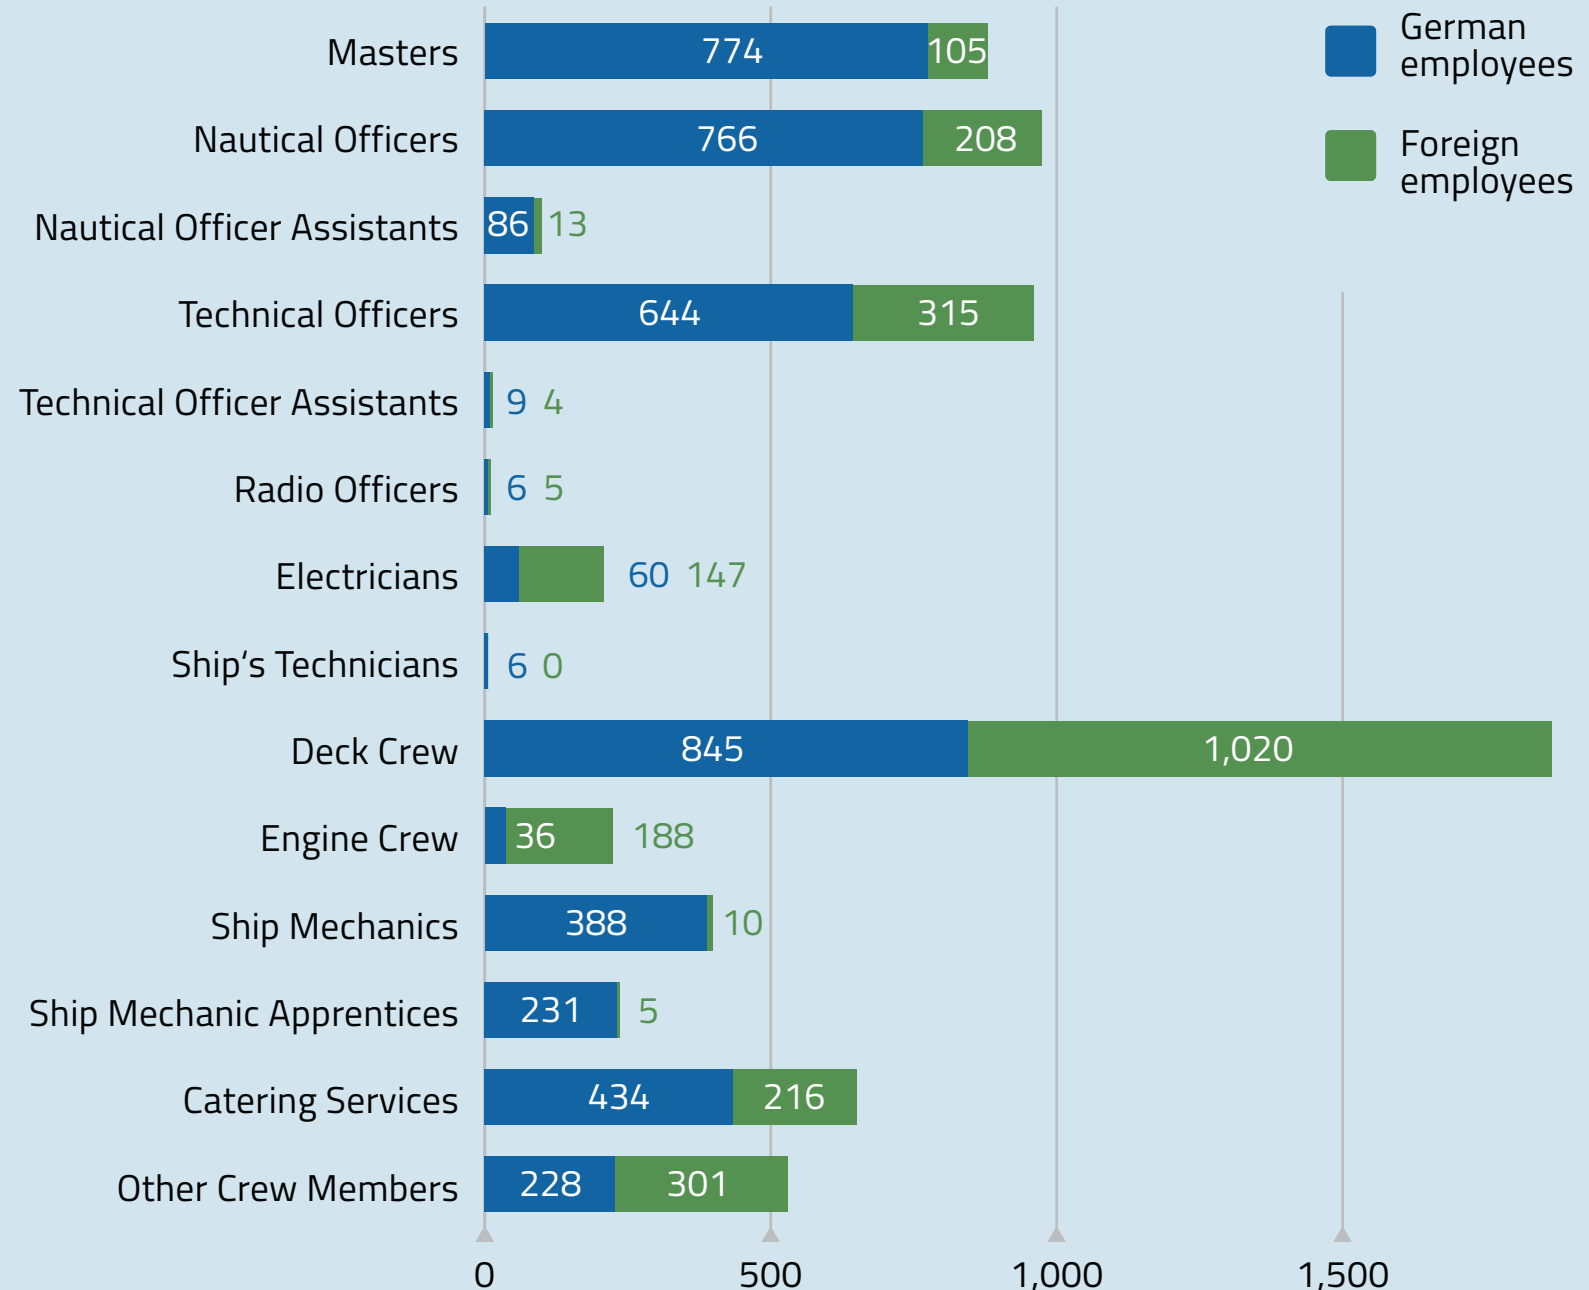

# Seafarers in German shipping

Employees at sea subject to the German social security system only

4,540

German employees

2,539

Foreign employees

7,079

total employees

Source: Knappschaft-Bahn-See; as of 31.12.2022