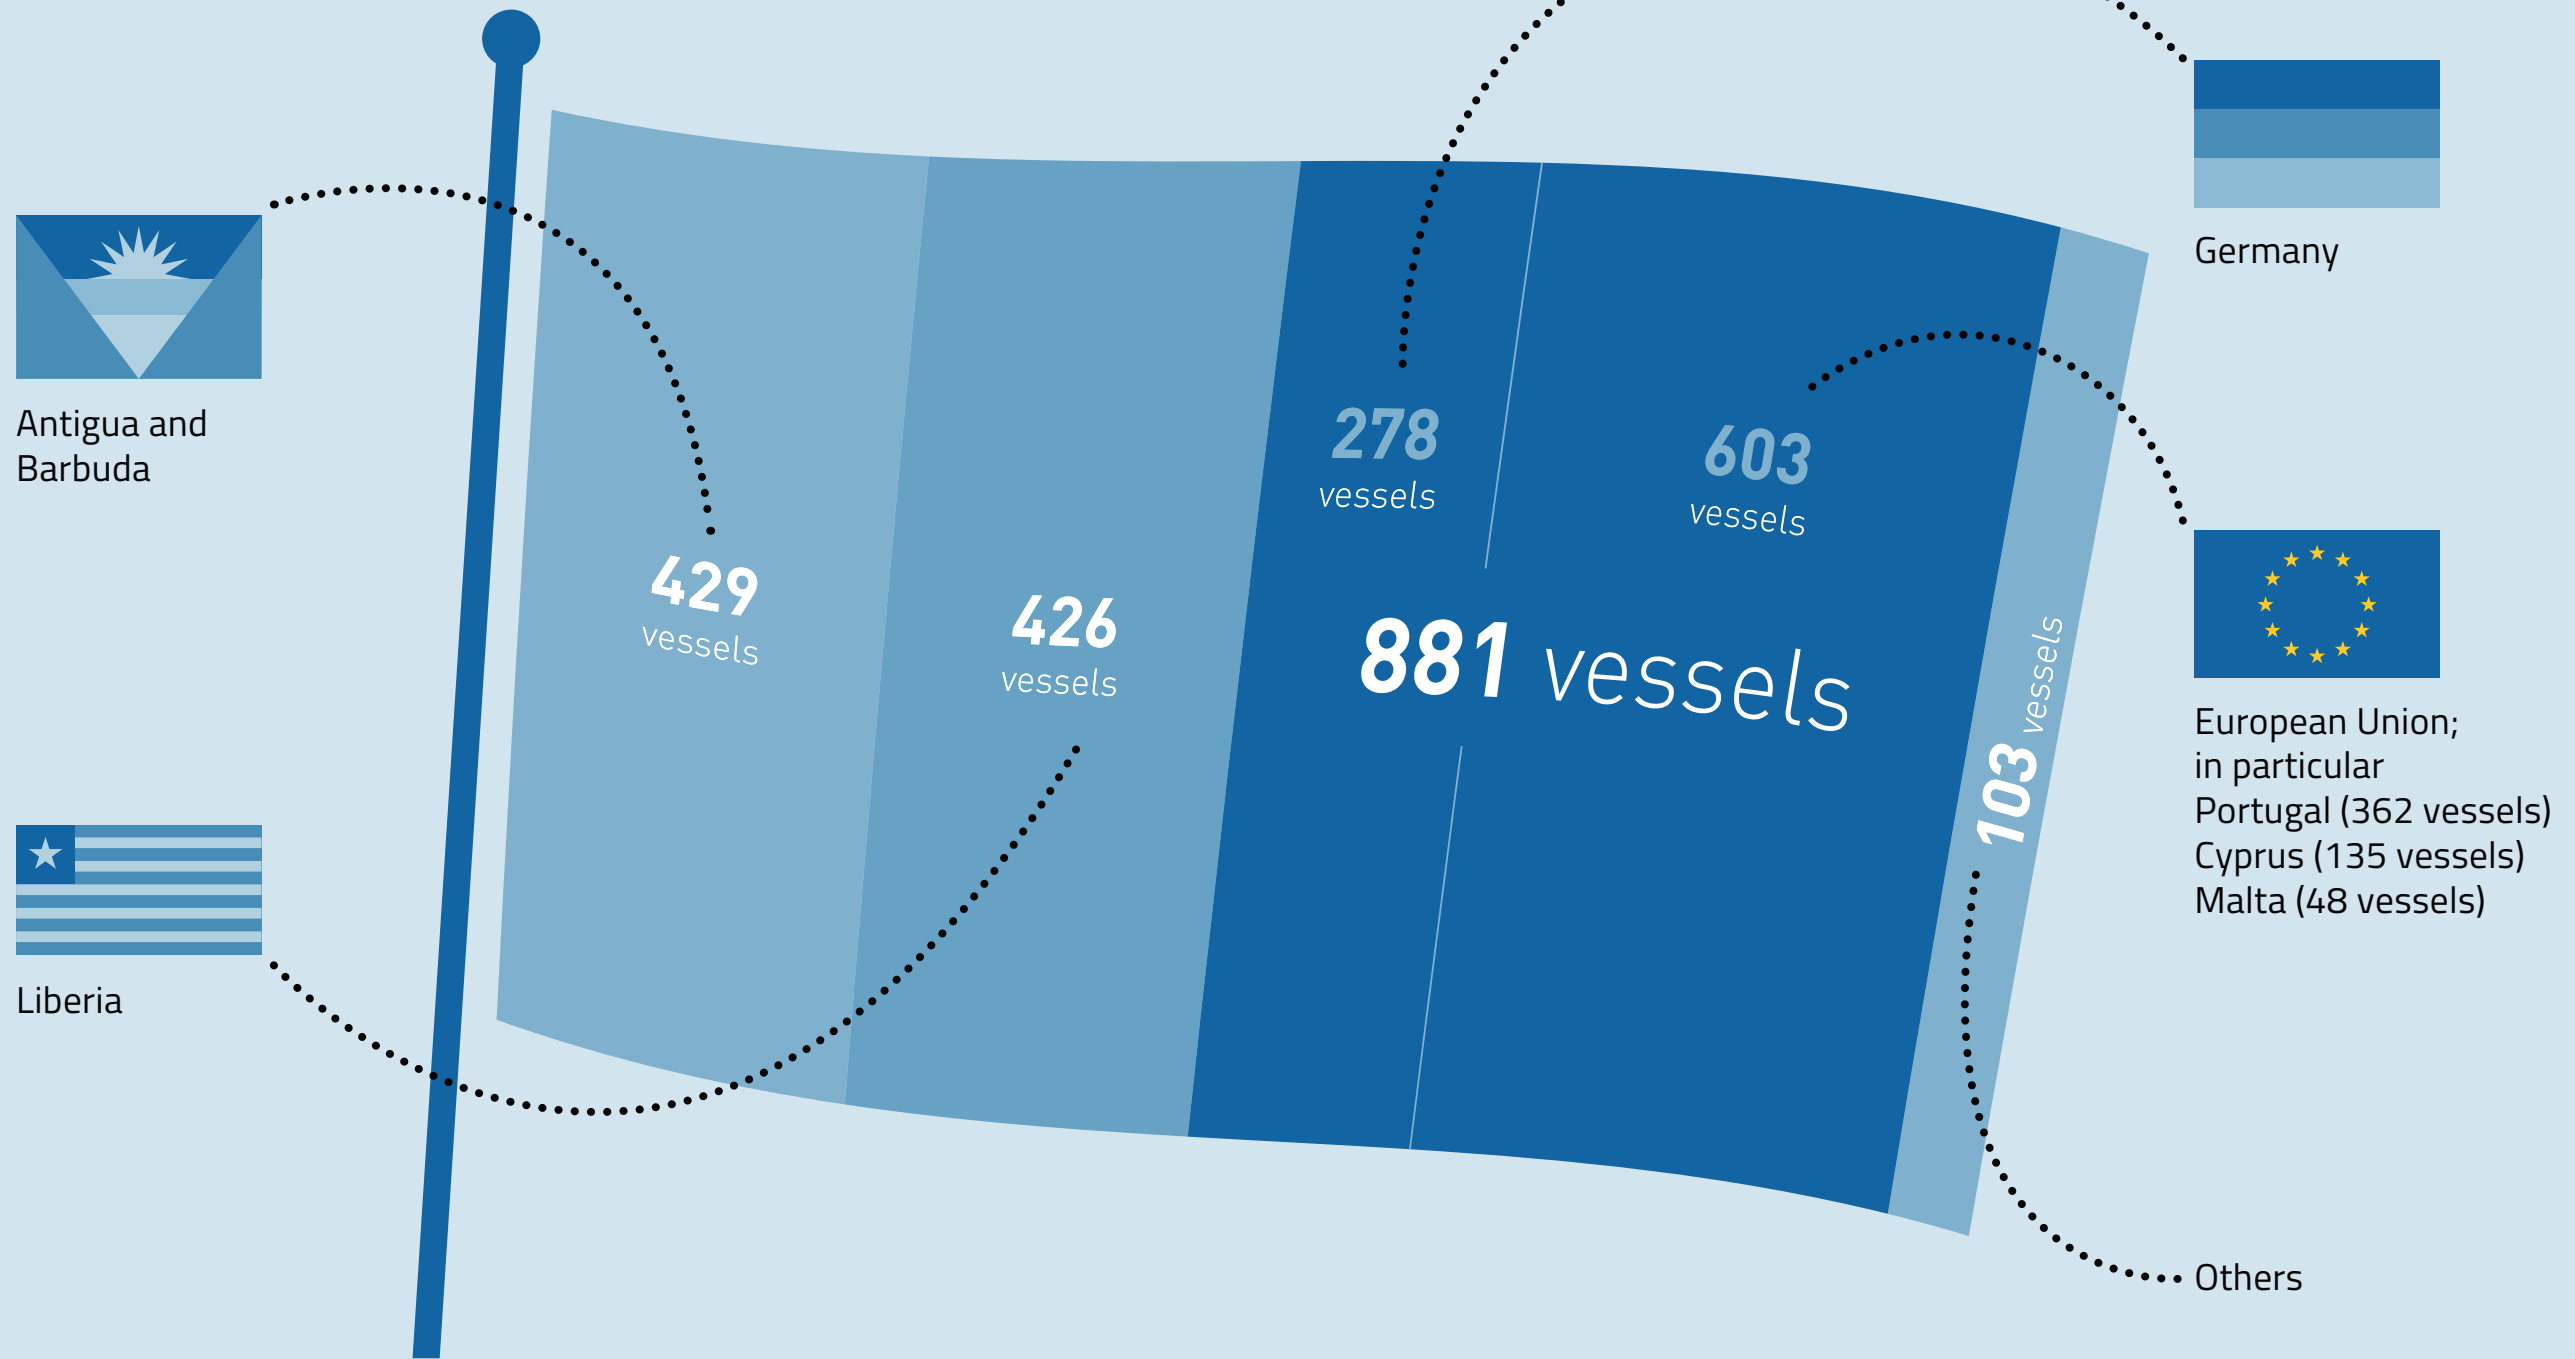

# Flag structure in the German merchant fleet

47.9 percent of ships fly an EU flag

Source: Federal Maritime and Hydrographic Agency, [www.bsh.de/VDR](http://www.bsh.de/VDR); as of 31.12.2022