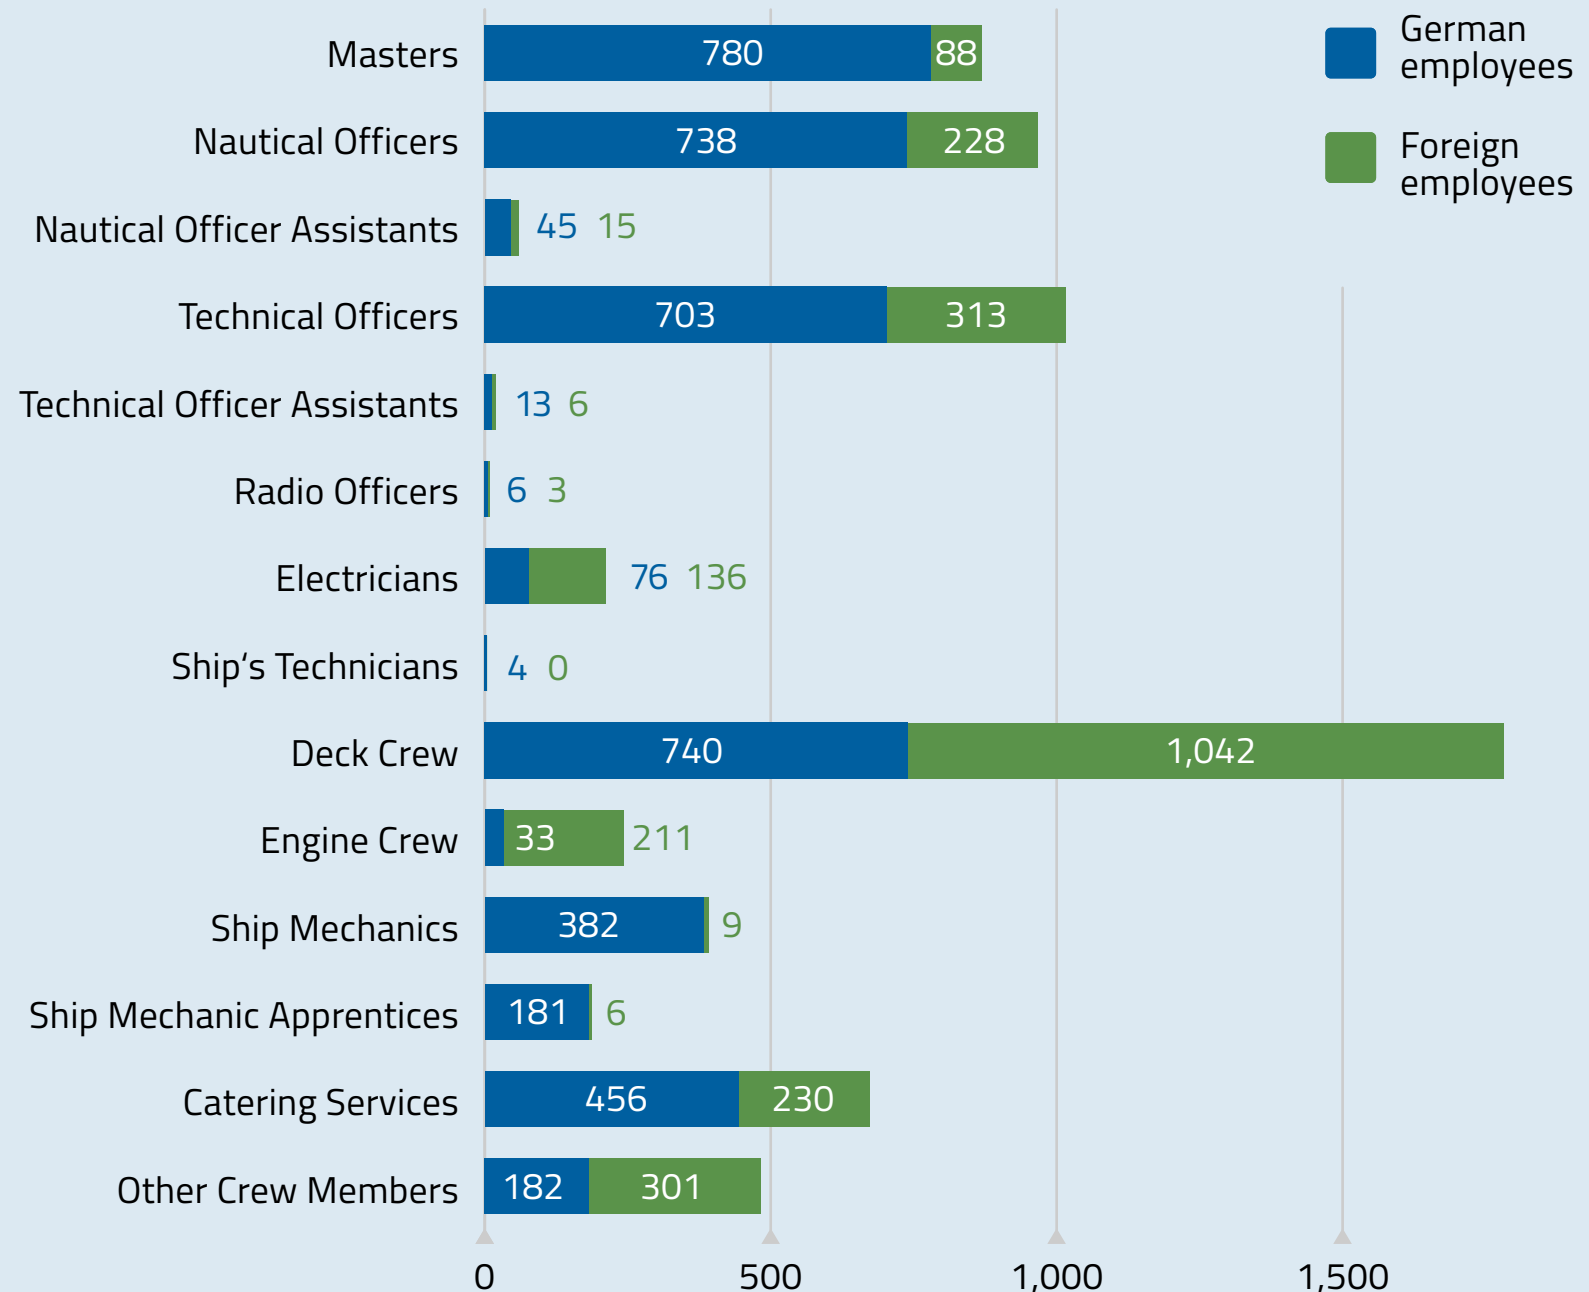

# Seafarers in German shipping

Employees at sea subject to the German social security system only

4,339

German employees

2,588

Foreign employees

6,927  
total employees

Source: Knappschaft-Bahn-See; as of 31.12.2021