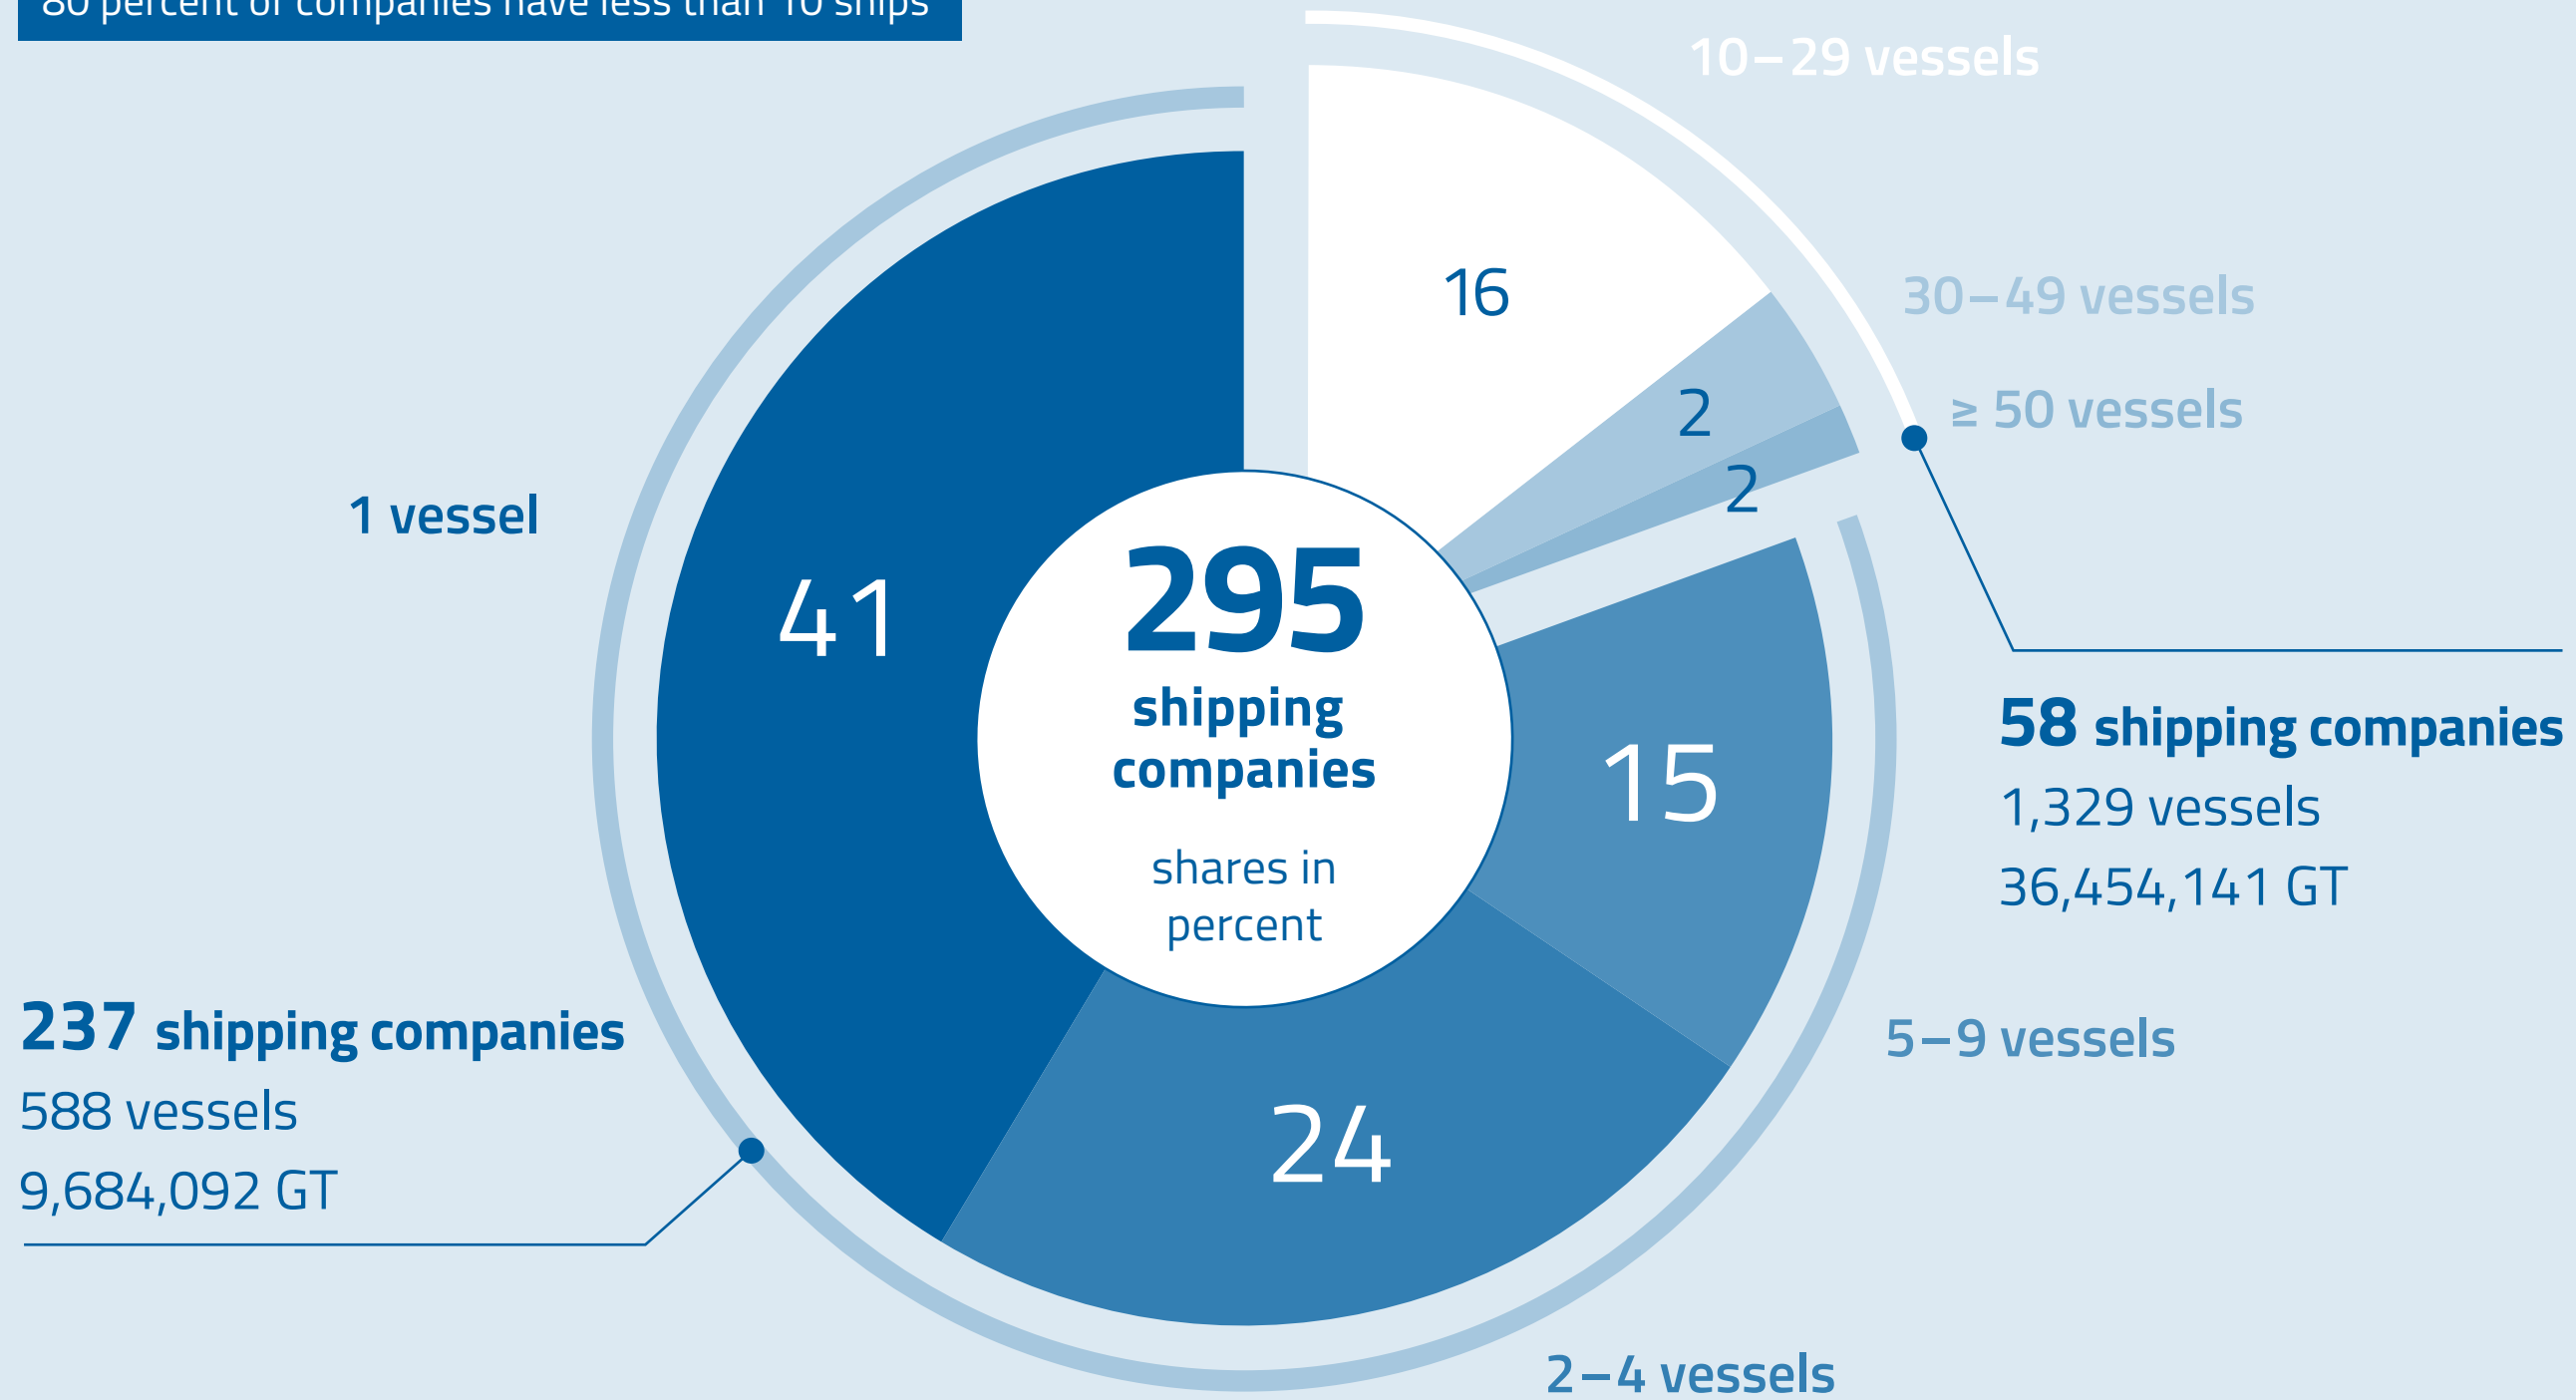

Corporate structure in maritime SMEs

80 percent of companies have less than 10 ships

Source: Federal Maritime and Hydrographic Agency, www.bsh.de/ VDR; as of 31.12.2021; rounded values