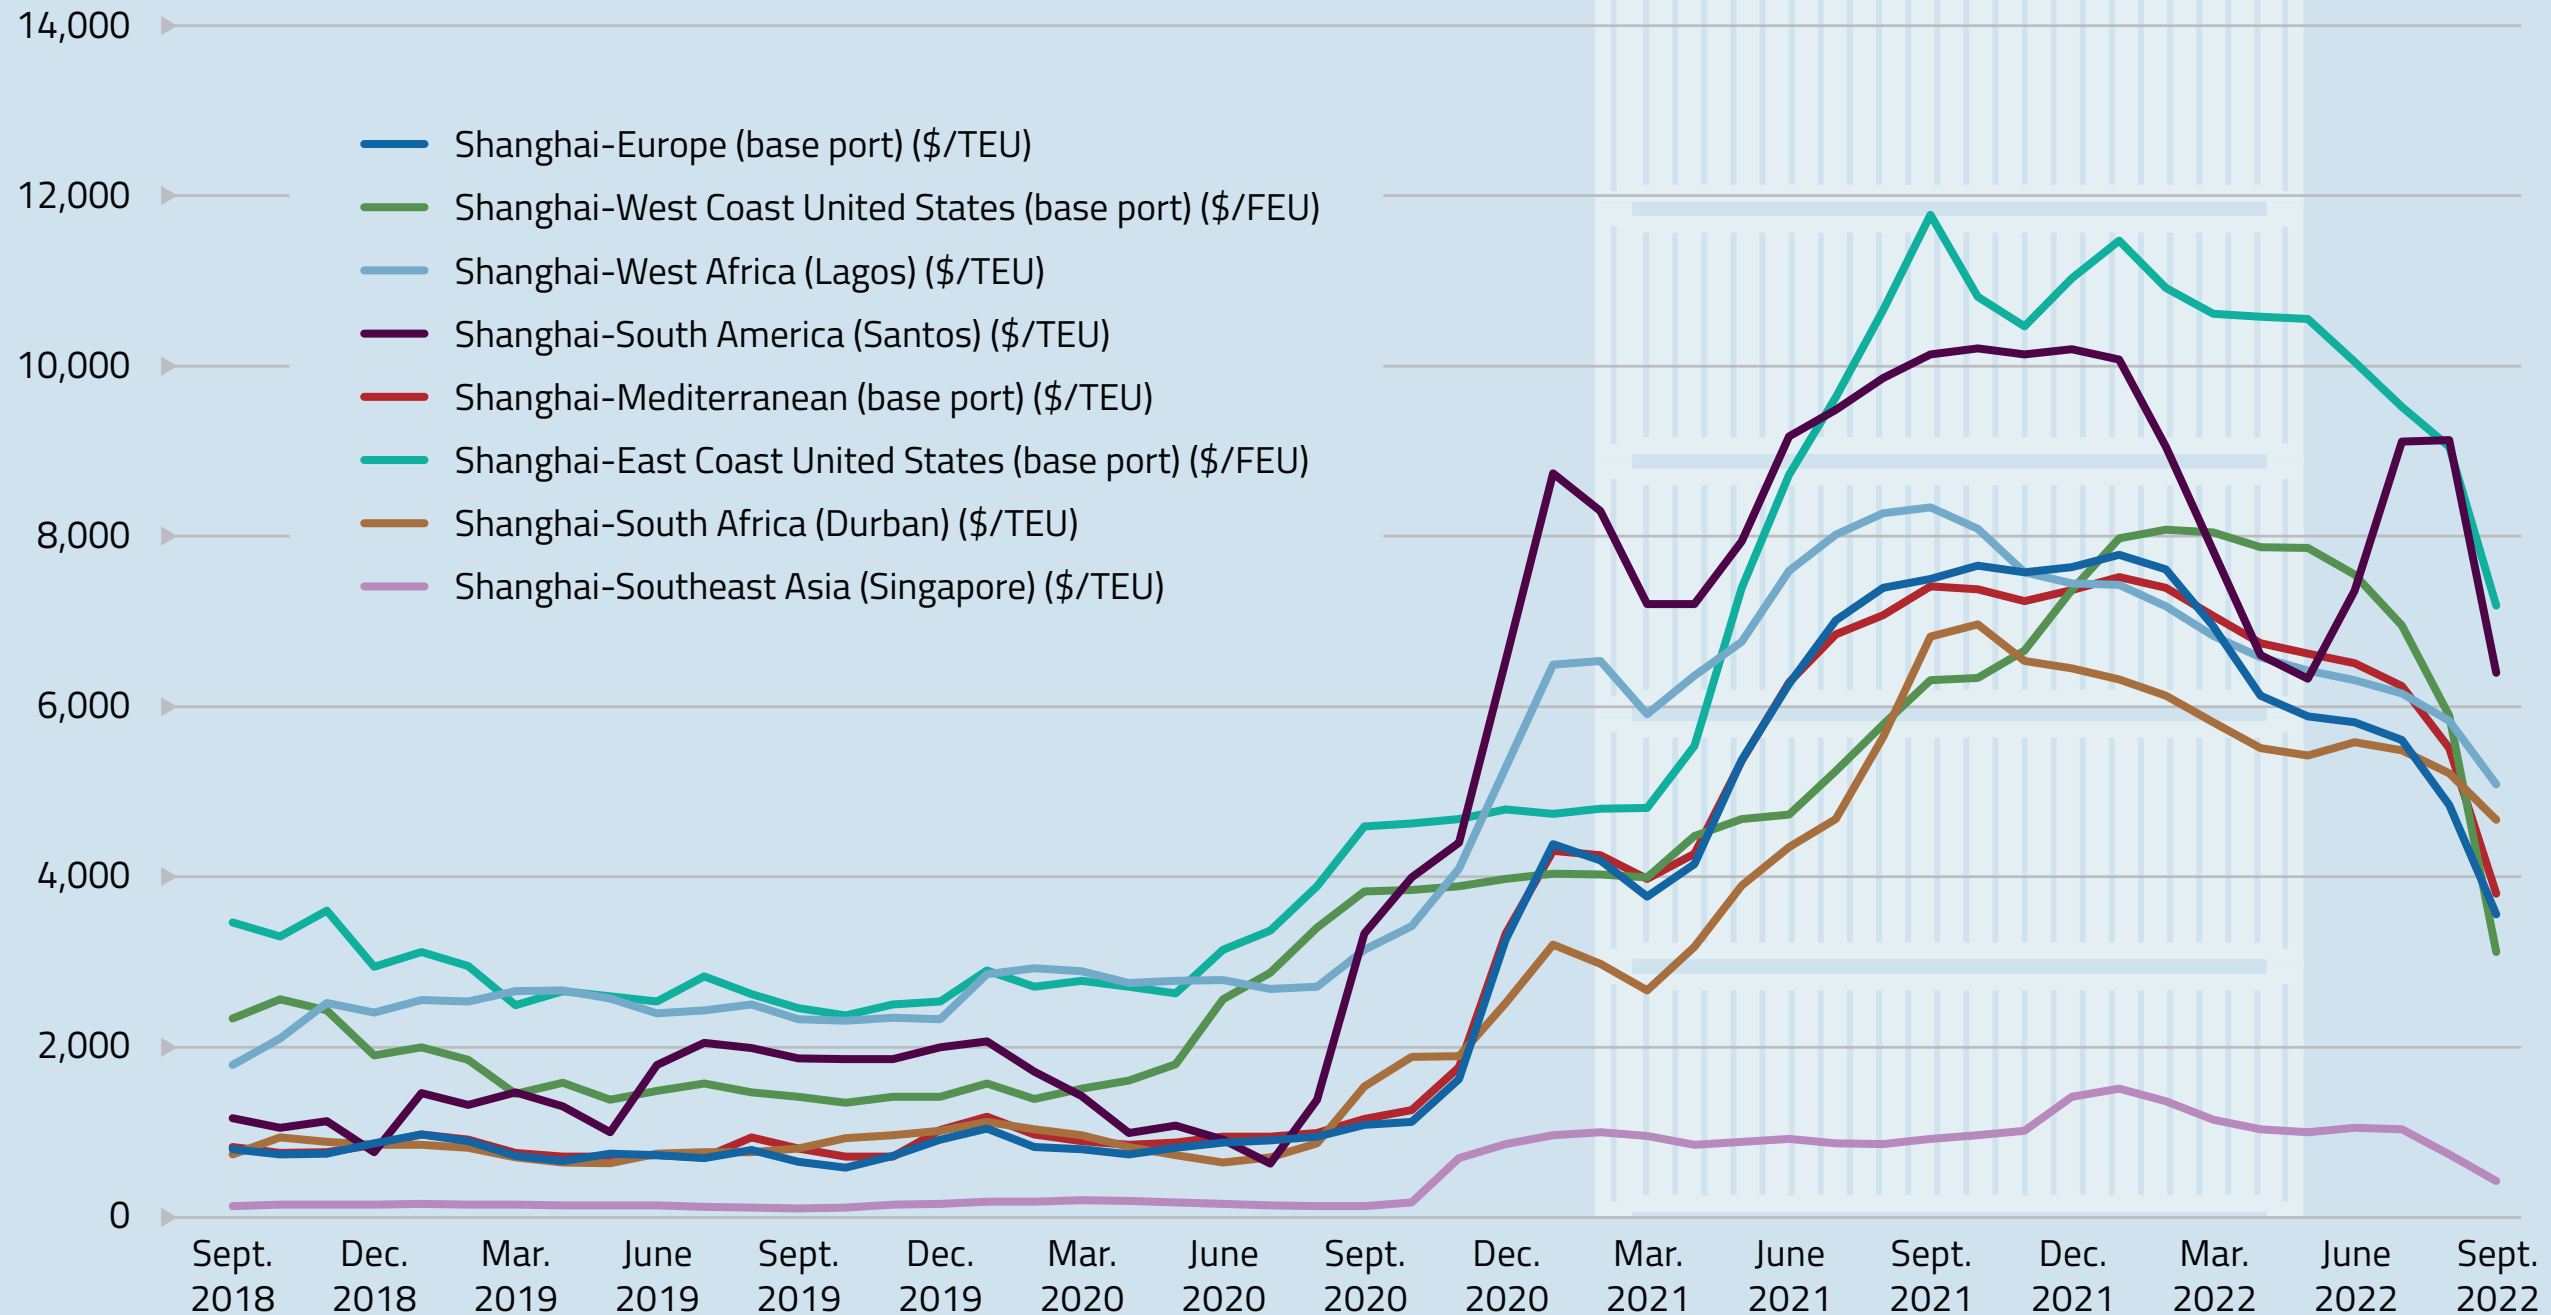

SCFI monthly spot rates (Sept. 2018–Sept. 2022)

selected routes, in USD

Source:
UNCTAD Review
of Maritime
Transport 2022