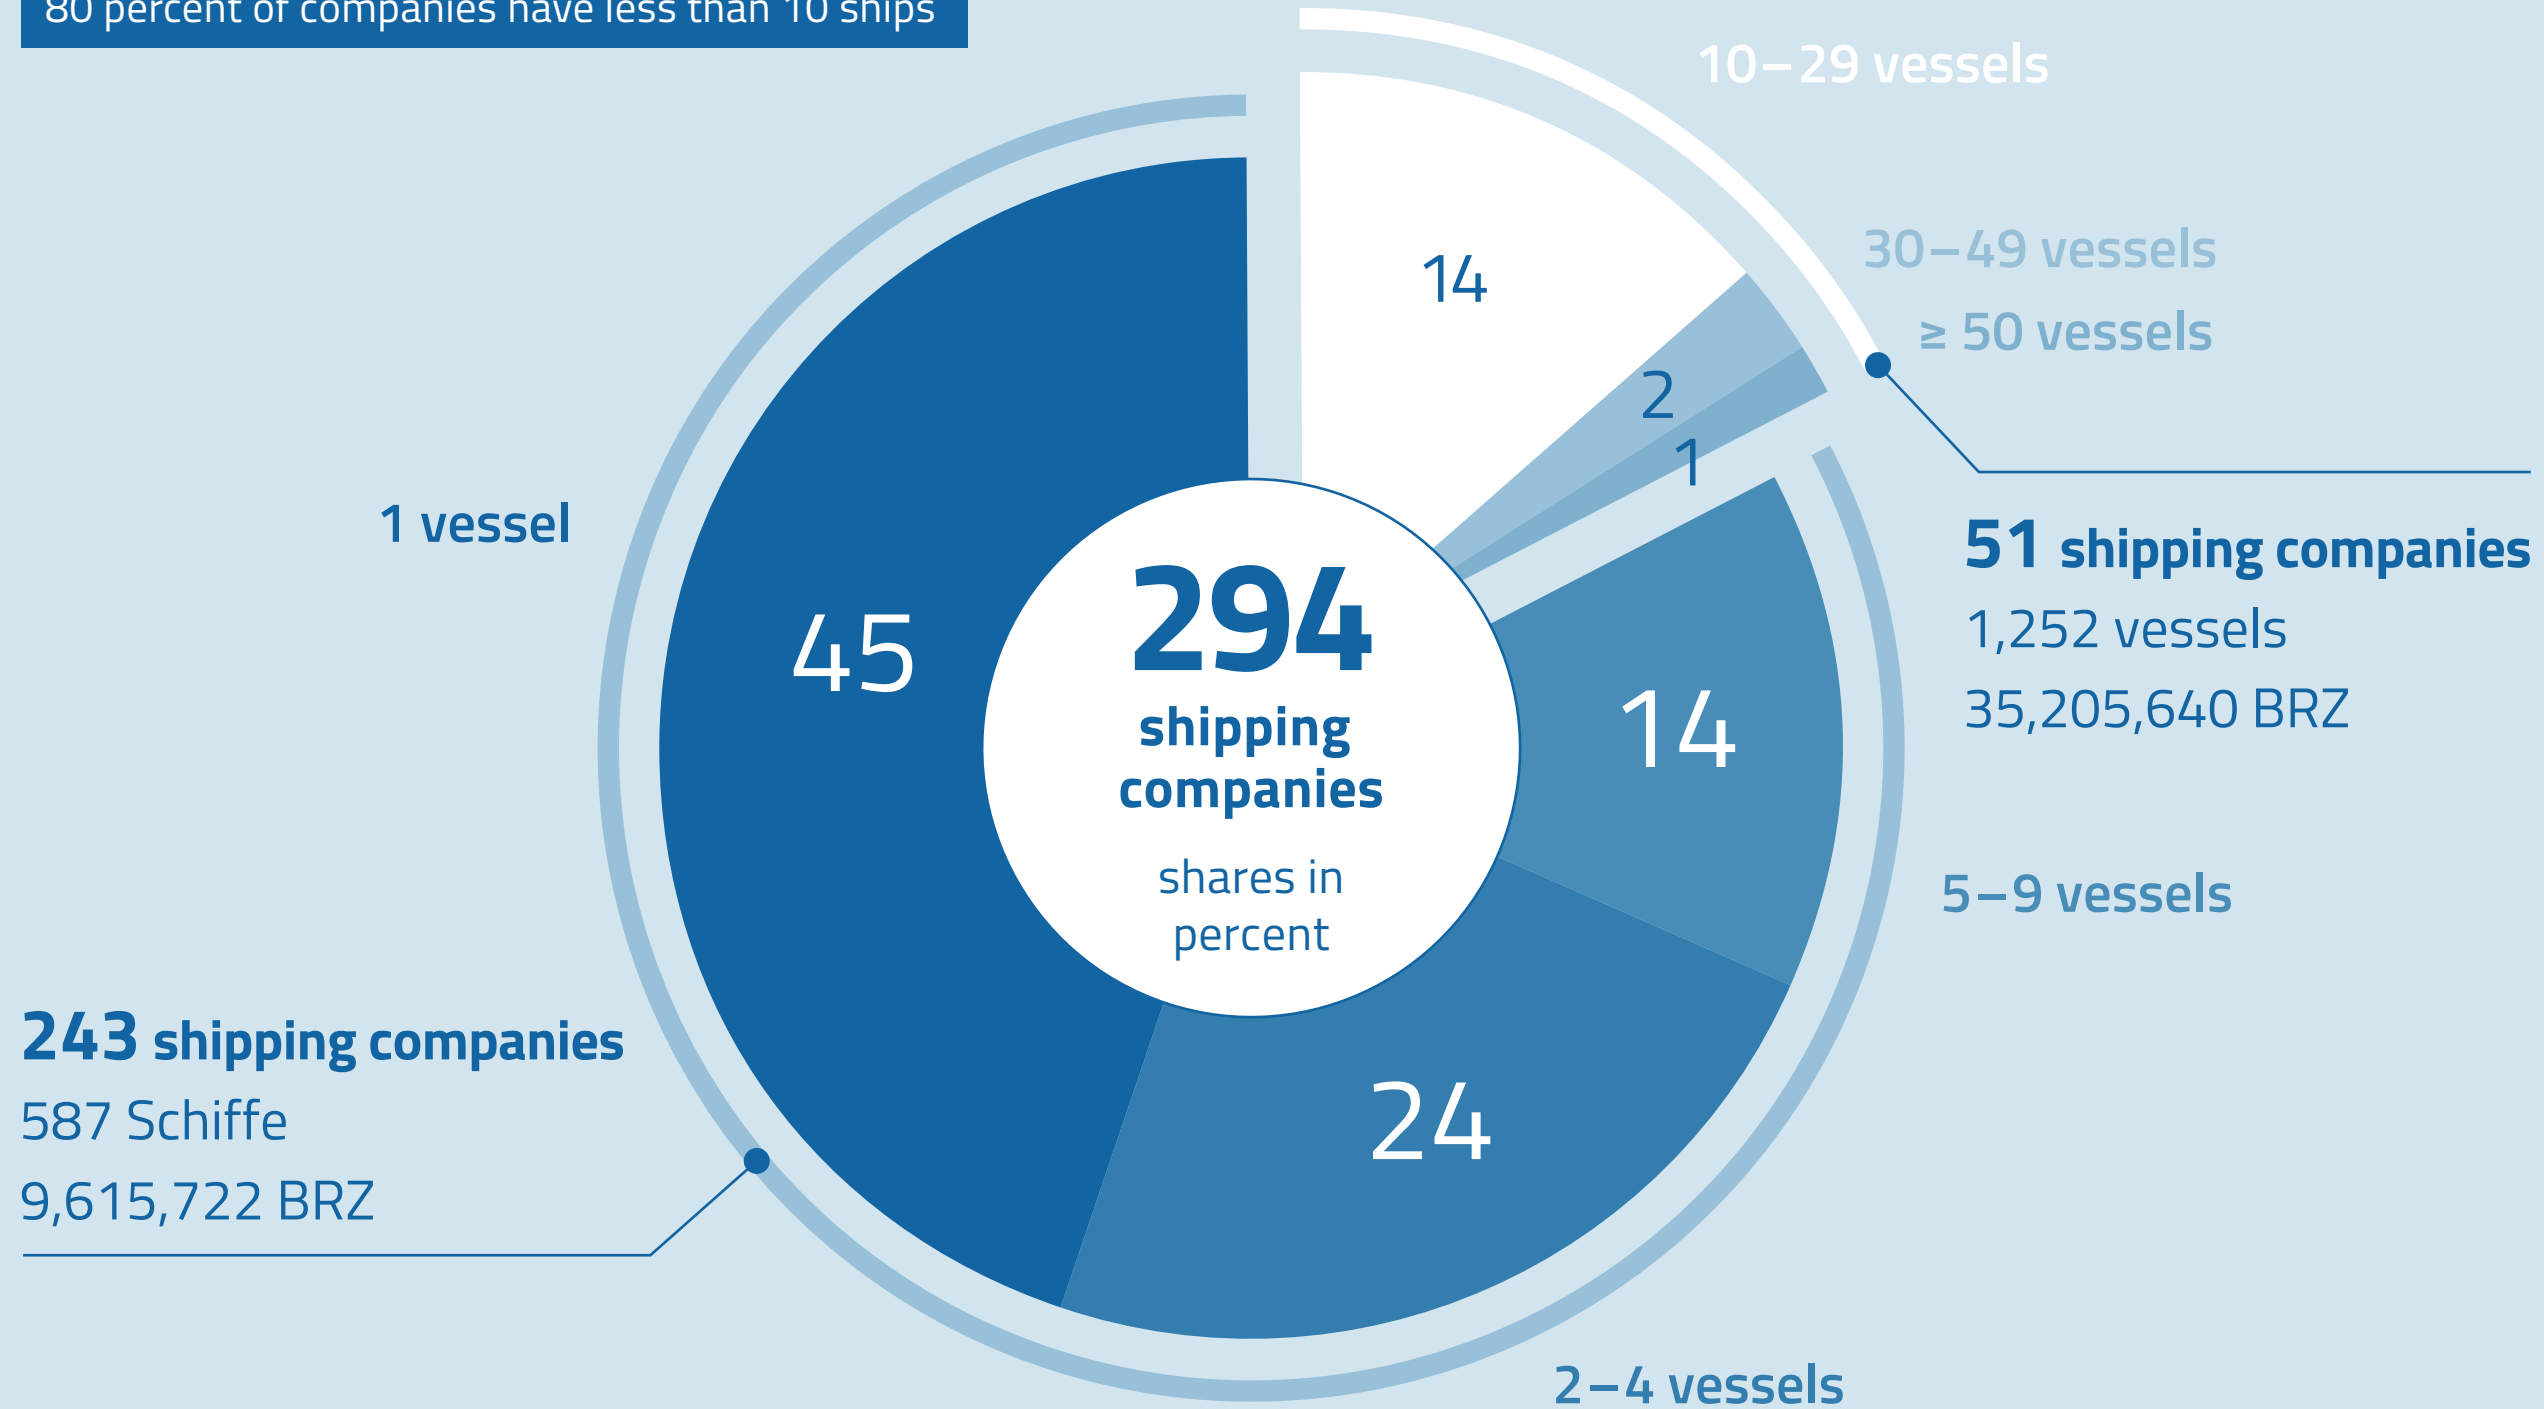

Corporate structure in maritime SMEs

80 percent of companies have less than 10 ships

Source: Federal Maritime and Hydrographic Agency, www.bsh.de/ VDR; as of 31.12.2022; rounded values